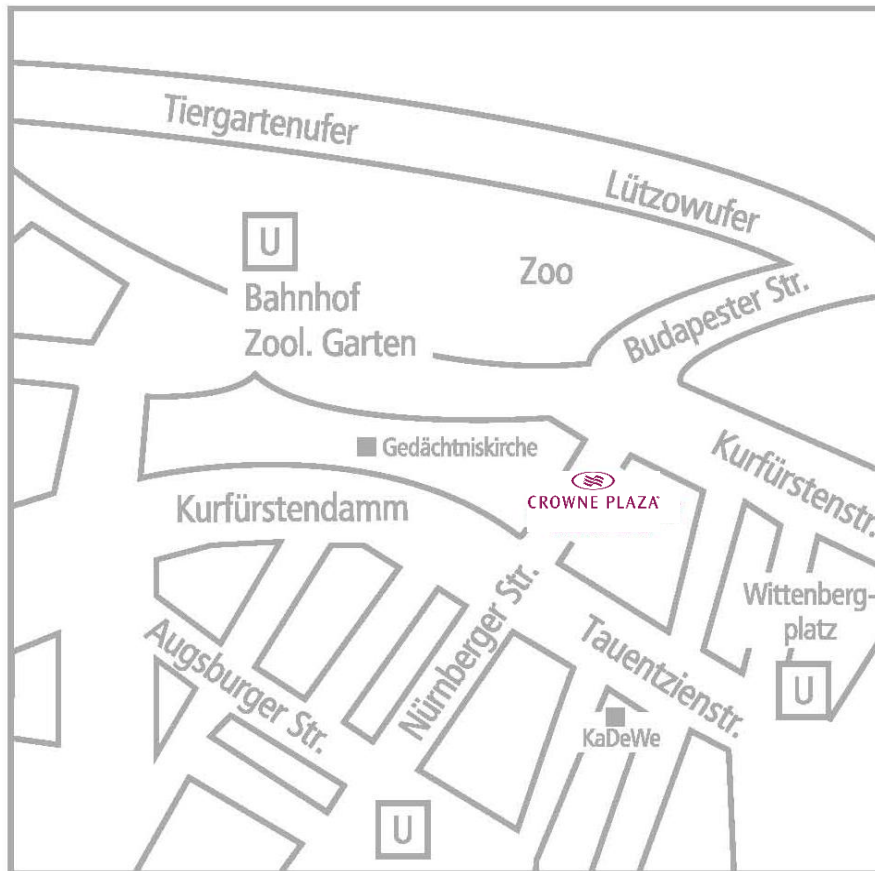

CROWNE PLAZA®

AN IHG® HOTEL

BERLIN CITY CENTRE

MAP

By car (from all directions):

Drive along the Berliner Ring (A10) in direction city center (Zoo), leaving at the exit "Kurfürstendamm". Follow the Kurfürstendamm for 4 km, pass the Memorial Church and at the next crossroad turn right into the Nürnberger Straße.

The Crowne Plaza Berlin City Centre is located on the right side of the street.

By train:

From „Hauptbahnhof“ (Central Station) you can take all trains departing from platform 16 in direction "Zoologischer Garten" in only a 6 minutes ride. From there you reach the hotel in a 10 minutes walk.

With the airplane:

From both airports of Berlin-Tegel (TXL) und Schönefeld (SXF) the hotel can be quickly reached with taxi or with public transportation in only 20-30 minutes.

From Tegel Airport (TXL):

Take the bus X9 (express bus) or bus 109 in direction „Zoologischer Garten“

From Schönefeld Airport (SXF):

Take the Schönefeld Airport Express RE 7 and get off at „Zoologischer Garten“

Crowne Plaza Berlin City Centre